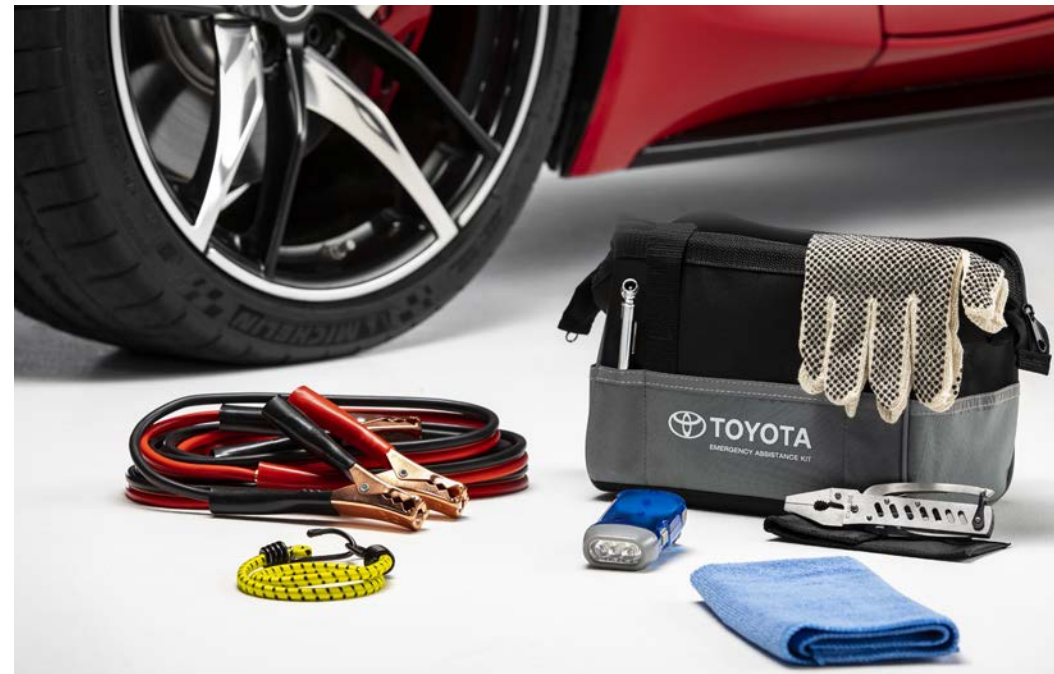

Cargo Tote²

Versatile cargo tote holds a variety of items and helps keep them in place.

- Removable divider panels help hold items upright and customize space
- Two carrying handles for easy loading and unloading
- Collapses for easy storing in cargo area when not in use

First Aid Kit with PPE

Compact, soft-sided first aid kit contains what you need to treat minor scrapes and scratches.

- Water-resistant and flame-retardant black PVC zipper case for safety and durability
- Kit includes insect sting relief pads, self-adhesive bandages, rolled stretch bandage with metal clips, and stainless steel scissors
- Enhanced with Personal Protection Equipment including 4 face masks, 4 pair of gloves, and 4 hand-sanitizer packets